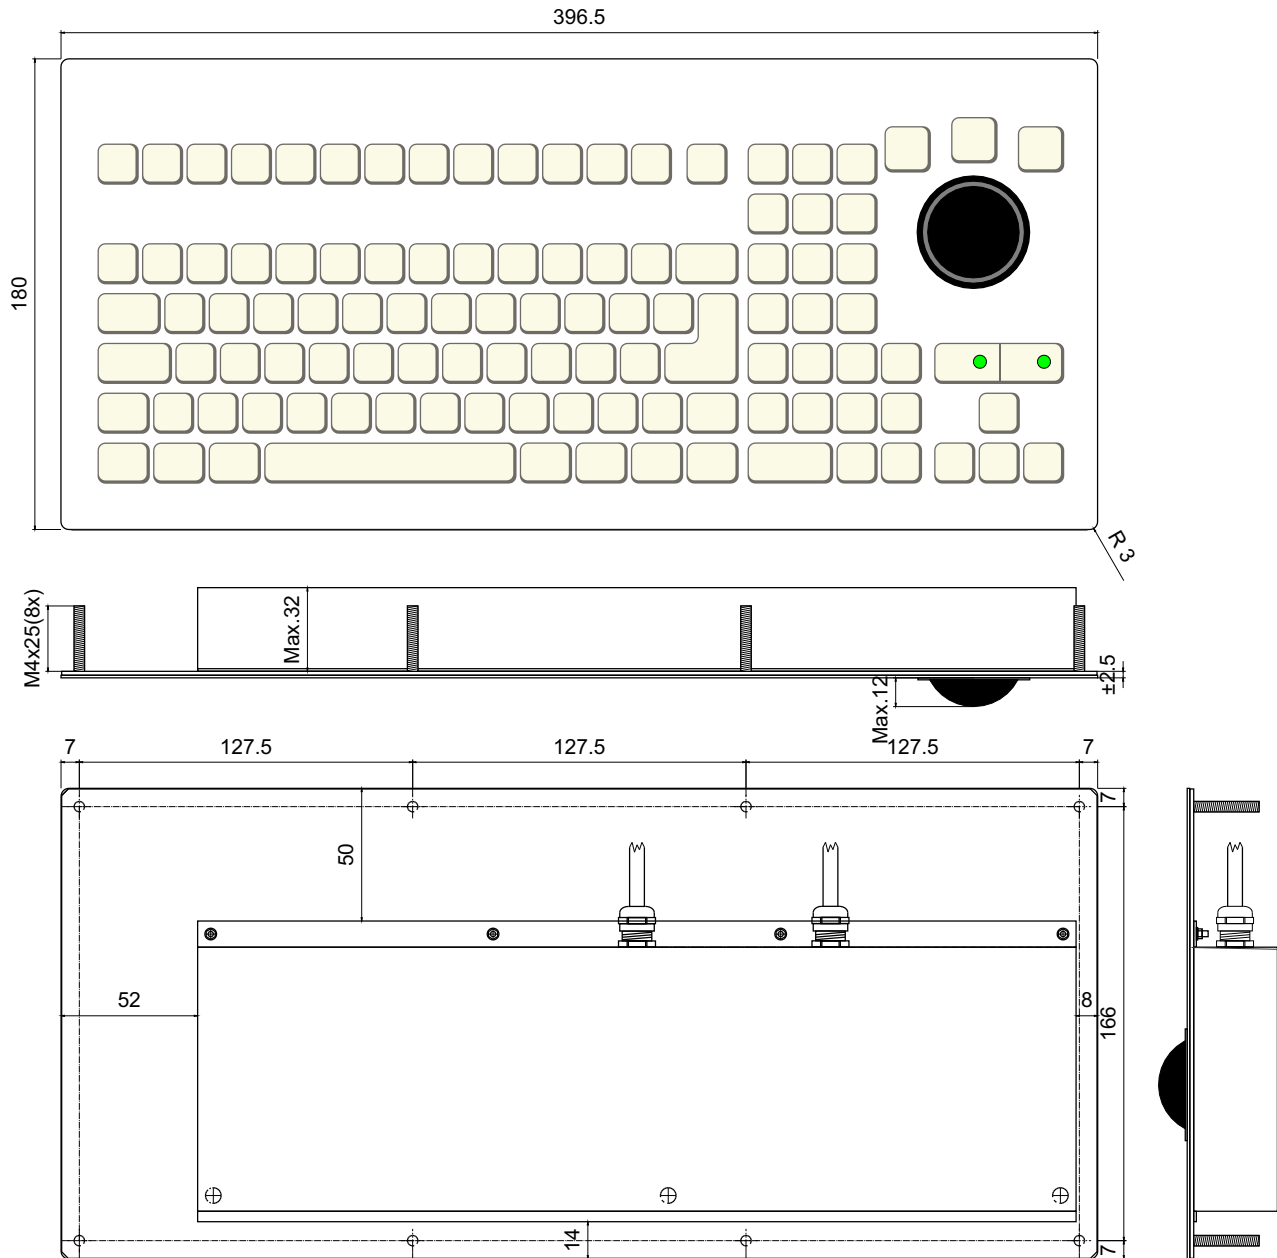

MAIN FEATURES

Panel mount version

- Front of panel mounting by eight M4-threaded studs
- Metal protection covers on the backside protect the mechanical- and electrical components.
- Added silicon sponge seal for perfect sealing into the user's panel
- Dimensions / weight : 396 x 180 x 44/32 mm / 1,3 kg

Enclosed version

- The keyboard is housed in a robust steel enclosure
- Will fit into 19" rack drawers (1HU) or can be used as desktop model
- Dimensions / weight : 410 x 204 x 42 / 2,3 kg

GENERAL TECHNICAL SPECIFICATIONS

ORDER INFO

LAYOUT	PANEL MOUNT	ENCLOSED
US Qwerty	KBMT106 F1 xxx	KBMT106 S1 xxx
French Azerty	KBMT106 F33 xxx	KBMT106 S33 xxx
Swedish Qwerty	KBMT106 F46 xxx	KBMT106 S46 xxx
German Qwertz	KBMT106 F49 xxx	KBMT106 S49 xxx

xxx = protocol output : PS/2 or USB

106 KEY KEYBOARDS WITH 38mm TRACKBALL

DIMENSIONAL DRAWING

Panel mount version

Dim in mm.

COLOURS

- Metal enclosure : RAL7037 Dusty grey
- Keyboard background : RAL7035 Light grey
- Key edges : RAL7037 Dusty grey
- Key legends : RAL9005 Jet Black