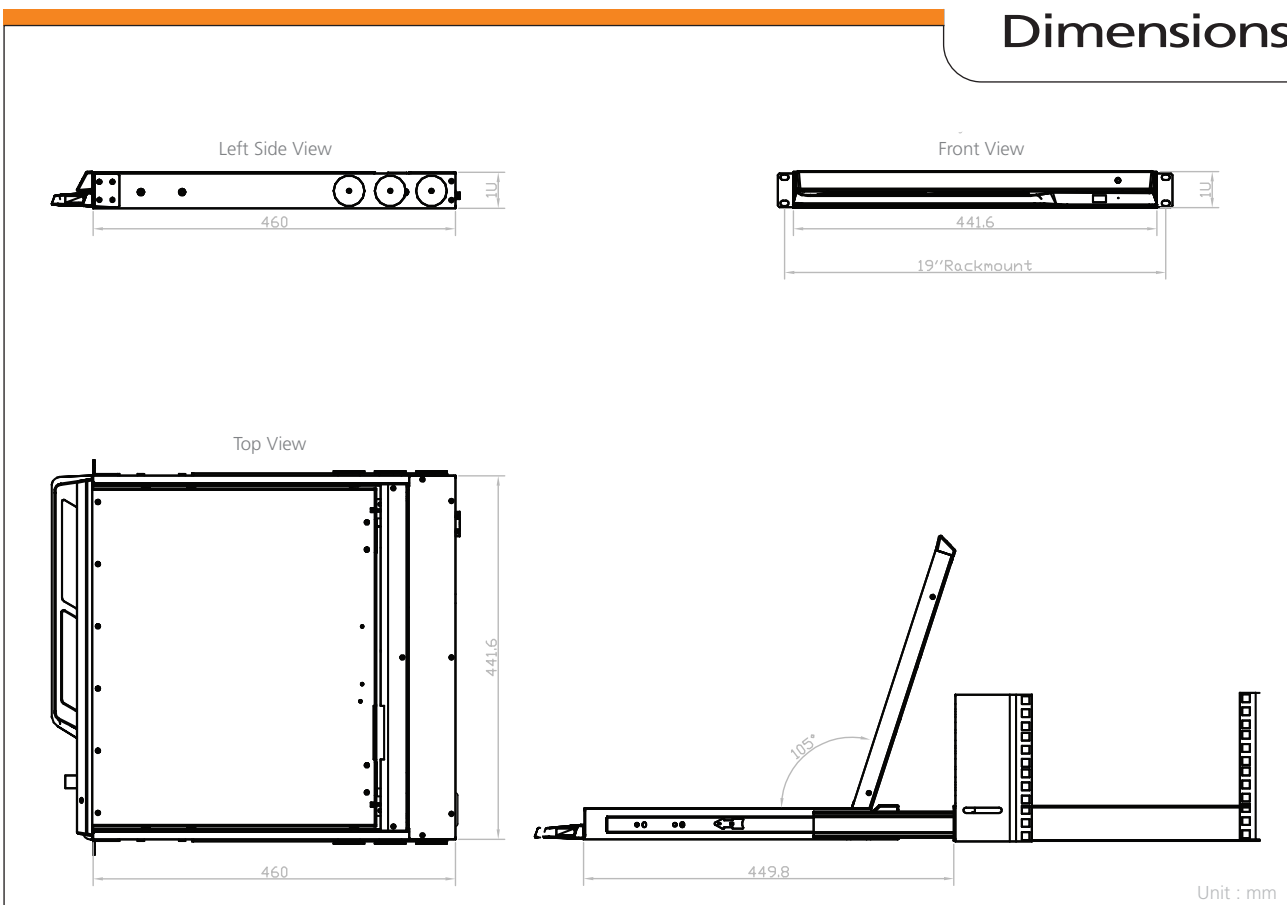

KwikDraw-A 171

Features

Key features:-

- 1U 17" LCD console drawer
- 104-key keyboard with touchpad or trackball
- Short depth design of 460mm
- New enhanced aesthetics with moulded front handle
- 2 post rack mounting available

Dimensions

KwikDraw-A 171

Specifications

The information is believed to be accurate. However Amplicon Liveline Limited accepts no responsibility for any problems caused by errors and omissions. Specifications are subject to change without notice.

| | | | | |
|---------------------------|---|--|---|--|
| LCD Panel | Size (diagonal): 17" TFT Max resolution: 1280 x 1024 Brightness (cd/m ²): 250 Backlight: CCFL Colours: 16.7 M Contrast ratio (typ): 1000 : 1 Viewing angle (H/V): 160° x 160° Active area (mm): 338 x 270 MTBF (hrs): 50,000 Signal input: VGA | Regulatory | Safety: cUL, FCC & CE certified Environmental: RoHS2 & REACH compliant | |
| | Casing Colour | Black (RAL 9005) | Power | Input: Auto-sensing 100 to 240VAC, 50 / 60Hz Consumption: Max. 48 Watt, Standby 5 Watt |
| | Weight | Net: 12kgs (26lbs) Gross: 16.6kgs (36.5lbs) | Environmental | Operating: 0 to 55°C Storage: -5 to 60°C Relative humidity: 5~90%, non-condensing Shock: 10G acceleration (11ms duration) Vibration: 5~500Hz 1G RMS random vibration |
| Dimensions (W x D x H) | Product: 441.6 x 460 x 44 mm (17.4 x 18.1 x 1.73 in) Packing: 590 x 808 x 140 mm (23.2 x 31.8 x 5.5 in) | | | |