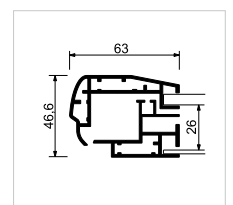

VARESE3

feutrine bleue | IP56 extérieur | serrure cylindrique | ouverture frontale

référence		Prix de vente	DIN/dimension	X x Y	A x B
SCTFBLUE4xA4PH	■ SCTFRED4xA4PH	240,12€	4 x A4	459 x 633mm	585 x 760mm
SCTFBLUE6xA4PH	SCTFRED6xA4PH	274,85€	6 x A4	678 x 633mm	805 x 760mm
SCTFBLUE8xA4PH	SCTFRED8xA4PH	317,40€	8 x A4	898 x 633mm	1025 x 760mm
SCTFBLUE9xA4PH	SCTFRED9xA4PH	334,19€	9 x A4	678 x 940mm	805 x 1067mm
SCTFBLUE12xA4PH	SCTFRED12xA4PH	428,95€	12 x A4	898 x 940mm	1025 x 1067mm
SCTFBLUE15xA4PH	SCTFRED15xA4PH	493,90€	15 x A4	1118 x 940mm	1245 x 1067mm
SCTFBLUE18xA4PH	SCTFRED18xA4PH	658,24€	18 x A4	1338 x 940mm	1465 x 1067mm
SCTFBLUE21xA4PH	SCTFRED21xA4PH	569,58€	21 x A4	1558 x 940mm	1685 x 1067mm
SCTFBLUE24xA4PH	SCTFRED24xA4PH	614,90€	24 x A4	1779 x 940mm	1905 x 1067mm
SCTFBLUE27xA4PH	SCTFRED27xA4PH	696,74€	27 x A4	1998 x 940mm	2125 x 1067mm
SCTFGREEN4xA4PH	■ SCTFGREY4xA4PH	240,12€	4 x A4	459 x 633mm	585 x 760mm
SCTFGREEN6xA4PH	SCTFGREY6xA4PH	274,85€	6 x A4	678 x 633mm	805 x 760mm
SCTFGREEN8xA4PH	SCTFGREY8xA4PH	317,40€	8 x A4	898 x 633mm	1025 x 760mm
SCTFGREEN9xA4PH	SCTFGREY9xA4PH	334,19€	9 x A4	678 x 940mm	805 x 1067mm
SCTFGREEN12xA4PH	SCTFGREY12xA4PH	428,95€	12 x A4	898 x 940mm	1025 x 1067mm
SCTFGREEN15xA4PH	SCTFGREY15xA4PH	493,90€	15 x A4	1118 x 940mm	1245 x 1067mm
SCTFGREEN18xA4PH	SCTFGREY18xA4PH	658,24€	18 x A4	1338 x 940mm	1465 x 1067mm
SCTFGREEN21xA4PH	SCTFGREY21xA4PH	569,58€	21 x A4	1558 x 940mm	1685 x 1067mm
SCTFGREEN24xA4PH	SCTFGREY24xA4PH	614,90€	24 x A4	1779 x 940mm	1905 x 1067mm
SCTFGREEN27xA4PH	SCTFGREY27xA4PH	696,74€	27 x A4	1998 x 940mm	2125 x 1067mm