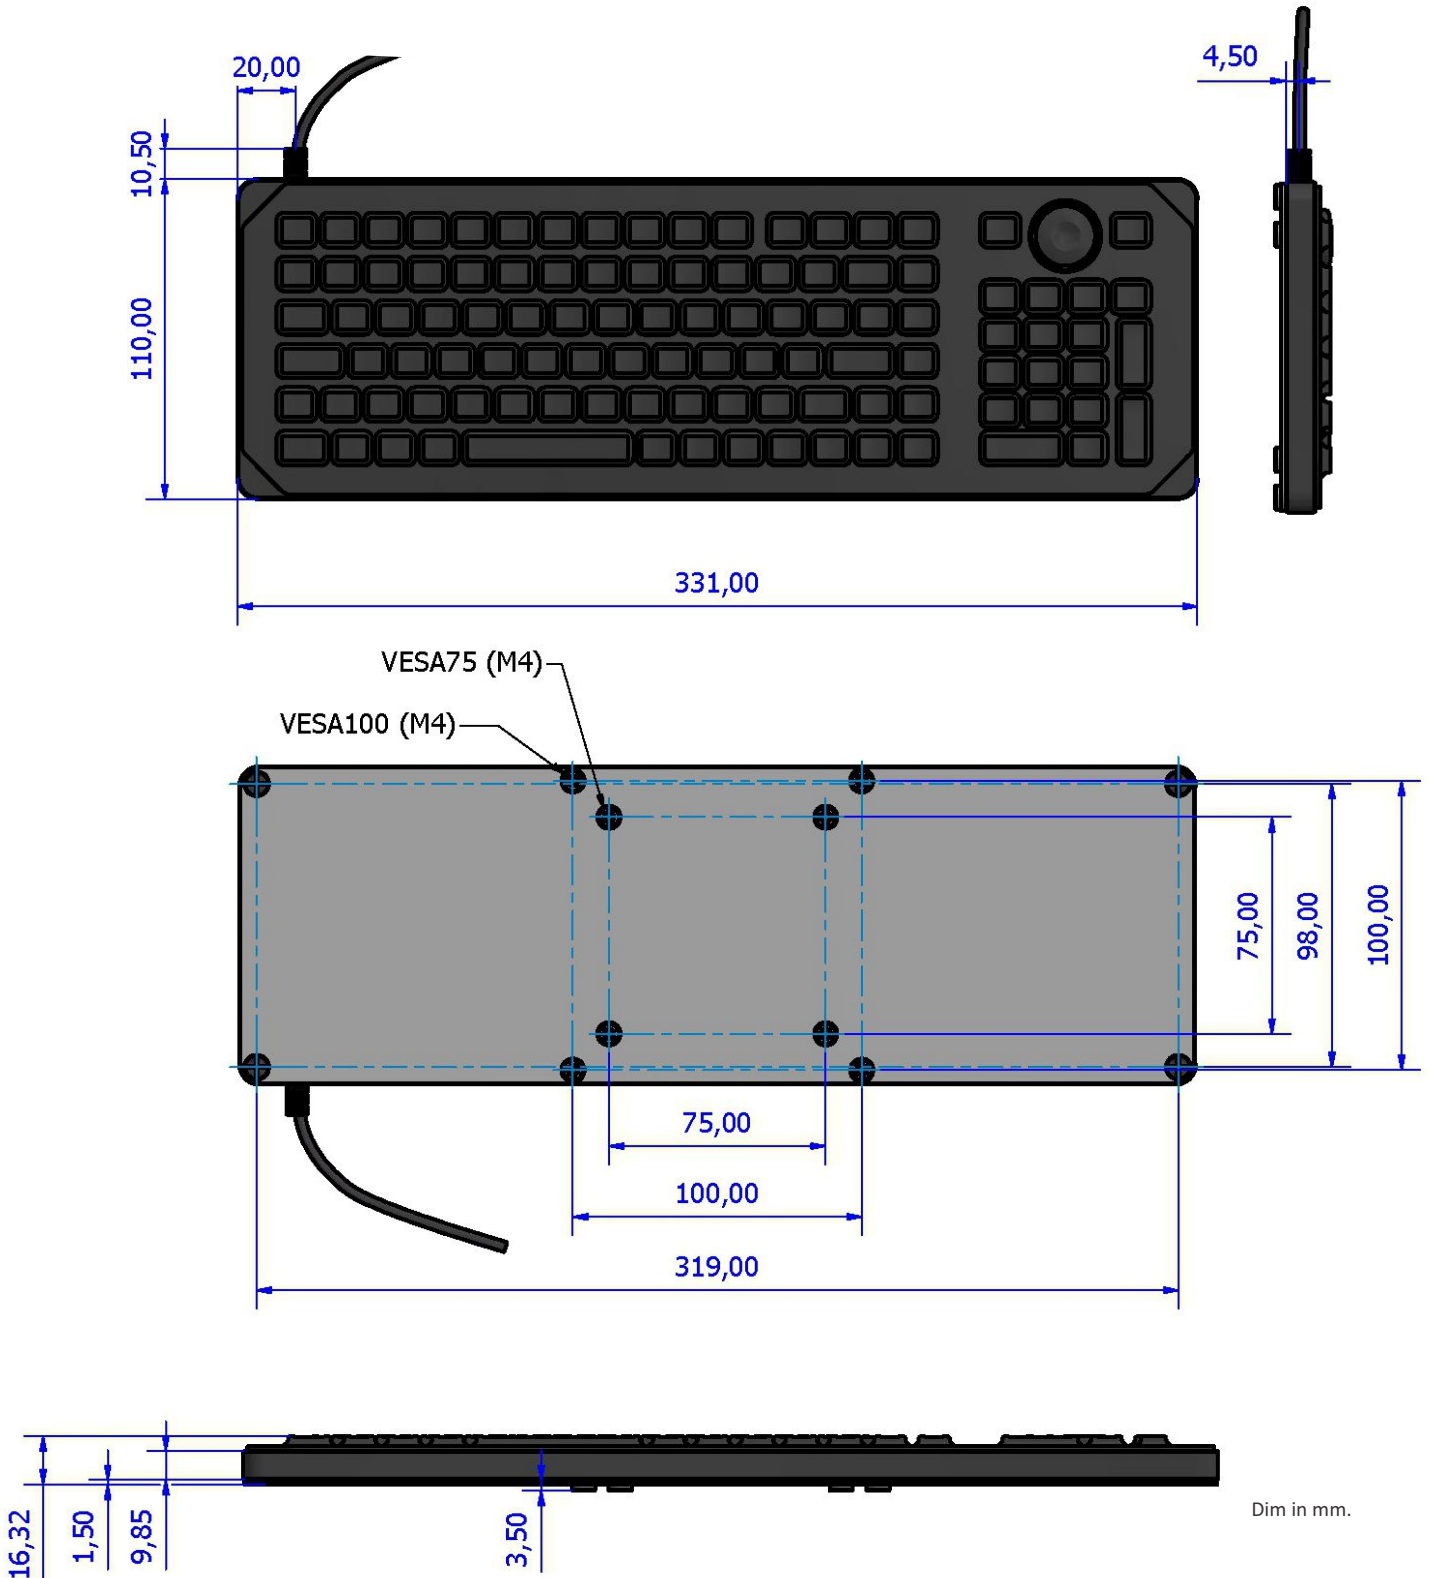

105 KEY RUBBER BACKLIT KEYBOARDS

IP65 sealed, VESA-Mount option

DIMENSIONAL DRAWING VESA-MOUNTING

Dim in mm.

The company reserves the right to alter without prior knowledge the specification or design of any standard product or service.

VER. 1.0