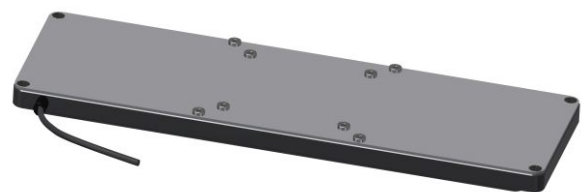

## 105 KEY RUBBER BACKLIT KEYBOARDS

IP65 sealed frontal, VESA-Mount option

This 105 key keyboard features a compact rubber keyboard with integrated waterproof pointing device and separate numpad. The backlit keys warrant for optimized performance while working in low-light environments. A non-backlit version is also available and a version with VESA-mounting. Options include NVIS compatible backlighting and custom dimming settings.

### MAIN FEATURES

- Compact layout, 105 full travel keys
- Seperate numpad
- Dimmable backlighting at 8 levels by two dedicated keys
- Low power LED's warrant for a long life
- No external power supply necessary, keyboardport power sufficient
- White backlighting as standard, other colours on request.
- Super compact, thickness 15 mm
- Enclosure : Aluminium enclosure, black anodized
- Dimensions / weight : 331 x 110 x 14,95 cm / 0,6 kg.

- Sealing : IP65 sealed frontal
- Keys : 105 rubber keys
- Pointing Device : mini thumbstick
- Output : 1,6 m. USB cable
- Power requirements : Directly from USB port
- Operating temp. : -0°C to +70°C
- Storage temp. range : -40°C to +85°C
- Switch force : 300 grams +- 100 grams
- Switch stroke : 1,5 mm
- Lifetime switches : 1 million actuations

VESA-mount version