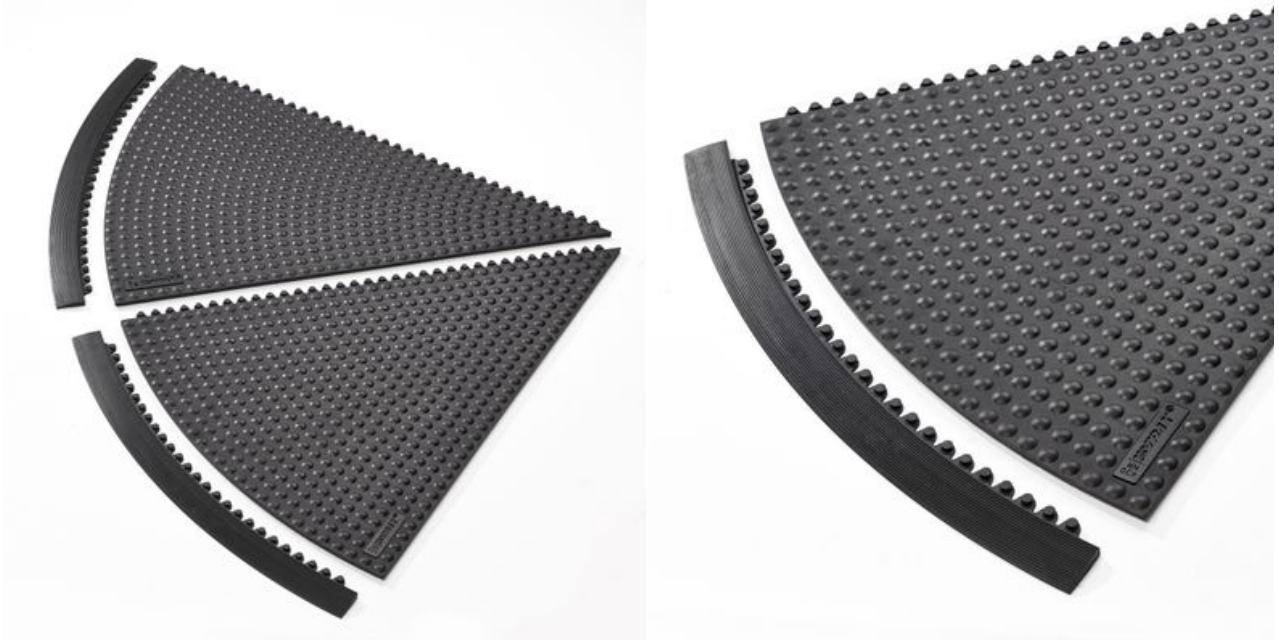

Justrite Safety Group

430 Skywalker HD i-Curve™

Skywalker HD i-Curve™45-degree bubble mat

430 Skywalker HD i-Curve™

Ergonomic, Anti-fatigue & Safety Matting - Dry Areas Modular Matting

The Skywalker HD™ accessories maintain the same feel as the Skywalker HD™ mats with an ergonomic bubble pattern and matching rubber compounds. This seamless integration allows for unlimited configuration possibilities.

- 91 cm – 45 degree inner curve
- 100% natural rubber compound

- Dry Areas
- For placement in manufacturing plants, assembly lines, picking, packing and logistics warehouses, individual work stations.
- Heavy duty

Recommended use

Ergonomic, Anti-fatigue & Safety Matting - Dry Areas Modular Matting Skywalker HD i-Curve™

General

Brand	Notrax
Category	Dry Areas Modular Matting
Product Number	430
Product Family	Industrial & Commercial Matting
Product Group	Ergonomic, Anti-fatigue & Safety Matting
Product Name	Skywalker HD i-Curve™
Recommended use	For placement in manufacturing plants, assembly lines, picking, packing and logistics warehouses, individual work stations.
Series	Skywalker HD™
Shipping Location	Achterzeedijk 57, Unit 15, Barendrecht 2992SB, The Netherlands, Chicago, IL 60638, United States
Type	Accessories - Skywalker HD™
Update trigger	20210310-1301
Usage Intensity	Heavy duty