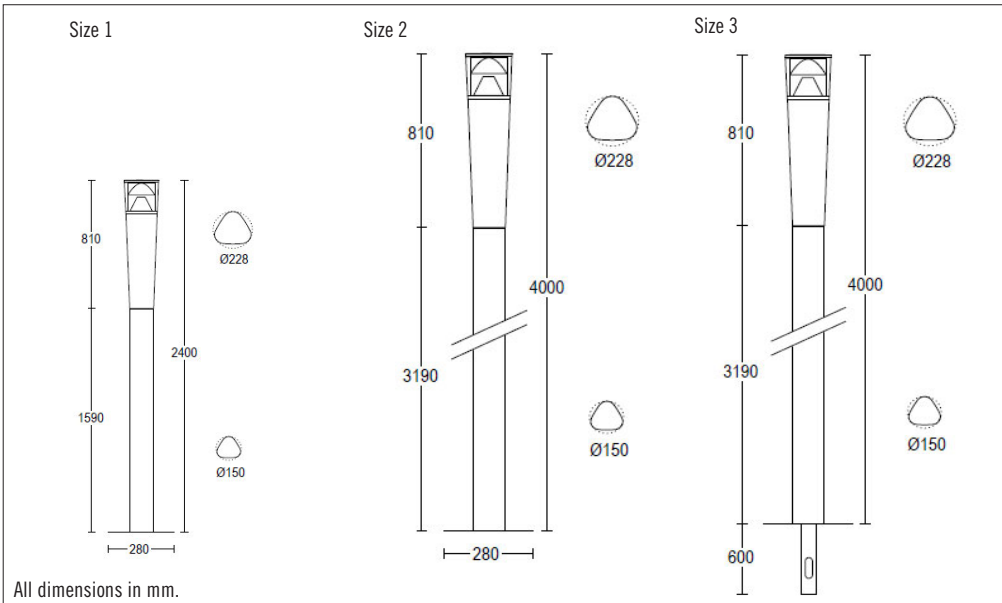

Construction: Die cast aluminium housing. IP65. IK10.

Lens: Polycarbonate lens.

Diffuser: Performance reflector as standard. Dark aluminium stacked louvre type for maximum cut-off on request. Clear polycarbonate lens.

Installation: Via Flange Plate to be cemented into ground.

Finish: Light Grey Finish as standard. Anthracite Grey on request.

LED: Available in 39w LED. 4K as standard, 3K on request.

Driver: Internal LED driver.

Options: DALI, RAL colours on request, 3 different heights.

Veelite

DIMENSIONS

ORDERING CODE

Wattage	Type	Size	Code	Details	Lumens
39w	LED	1	G-8280.CHEA	Tret Up, 4K, 2.4m high	5090 lm
39w	LED	2	G-8285.CHEA	Tret Up, 4K, 4m high	5090 lm
39w	LED	3	G-8284.CHEA	Tret Up, 4K, 4m high	5030 lm
-	-	-	G-429	Flange Plate	-