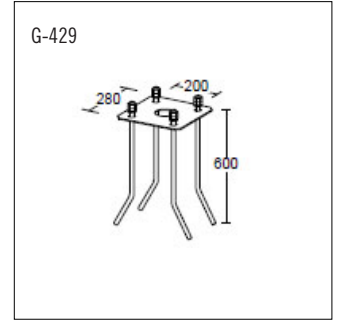

Installation: Via Flange Plate to be cemented into ground.

Finish: Light Grey Finish as standard. Anthracite Grey on request.

LED: Available in 39w LED. 4K as standard, 3K on request.

Driver: Internal LED driver.

Options: DALI, RAL colours on request, 3 different heights.

Veelite

DIMENSIONS

ORDERING CODE

Wattage	Type	Size	Code	Details	Lumens
39w	LED	1	G-8280.CHEA	Tret Up, 4K, 2.4m high	5090 lm
39w	LED	2	G-8285.CHEA	Tret Up, 4K, 4m high	5090 lm
39w	LED	3	G-8284.CHEA	Tret Up, 4K, 4m high	5030 lm
-	-	-	G-429	Flange Plate	-