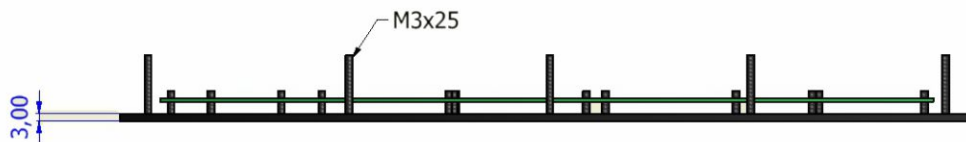

103 KEY LED BACKLIT KEYBOARD

IP67 sealing

DIMENSIONAL DRAWING

COLOURS

Keyboard & Key Background : PANTONE Black 2 C 2X

Key edges & key legends : white Translucent

VER. 1.0