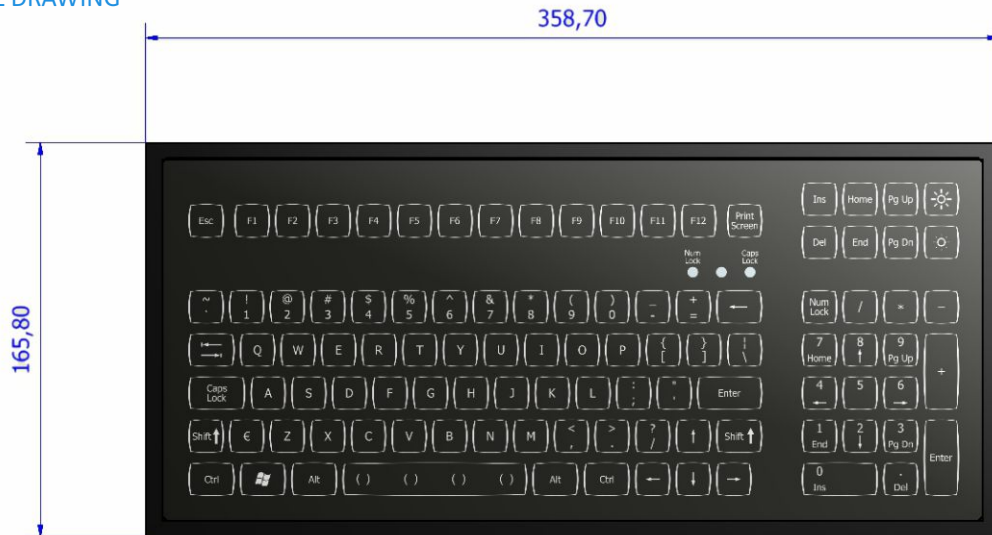

103 KEY LED BACKLIT KEYBOARD

IP67 sealing

DIMENSIONAL DRAWING

COLOURS

Keyboard & Key Background : PANTONE Black 2 C 2X

Key edges & key legends : white Translucent

VER. 1.0