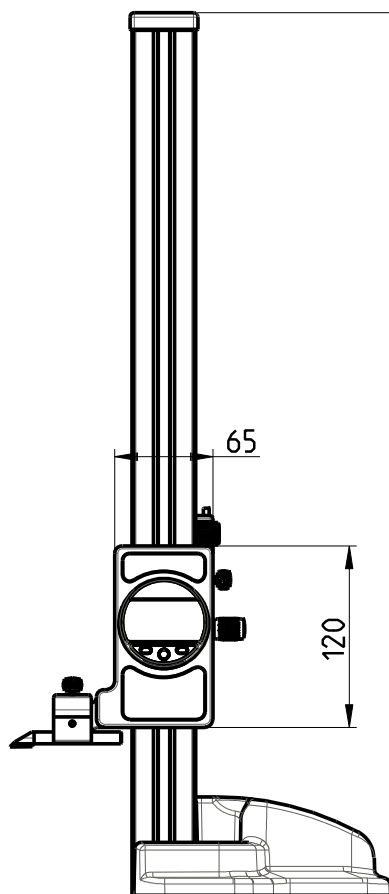

Dimensions in mm

Hi_Gage One

Hi_Gage One 400 = 583.5
Hi_Gage One 600 = 783.5

Modèle:258_000_001f.pr1/asm Dessin:258_000_071 .dwt