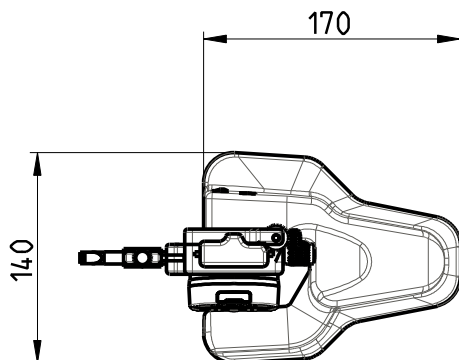

Dimensions in mm

Hi_Gage One

Hi_Gage One 400 = 583.5
Hi_Gage One 600 = 783.5

Modèle:258_000_001f.pr1/asm Dessin:258_000_071 .dwt