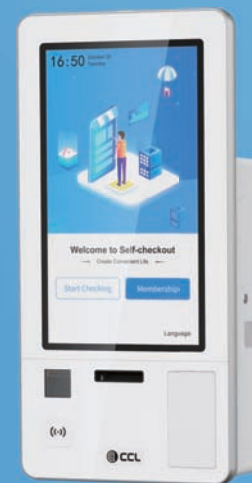

CCL Z2T

Technical Data

Windows

27" 1920*1080

Projected Capacitive (10-point multi-touch)

i3 / i5

4G / 8G

128G / 256G

Lan 10 / 100 / 1000Mbps

Support 1D&2D and scanning mobile phone screen

Epson TM-T82 III & TM-T88VI

2.4G

RGB Color LED Indicator

3 tracks ISO