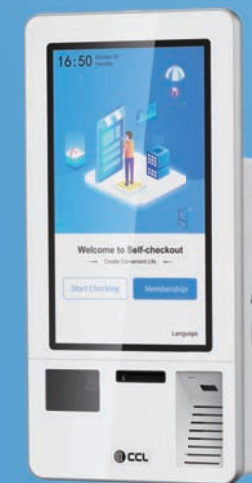

Lan 10 / 100 / 1000Mbps

Support 1D&2D and scanning mobile phone screen

Epson TM-T82 III & TM-T88VI

2.4G

RGB Color LED Indicator

3 tracks ISO

Android

27" 1920*1080