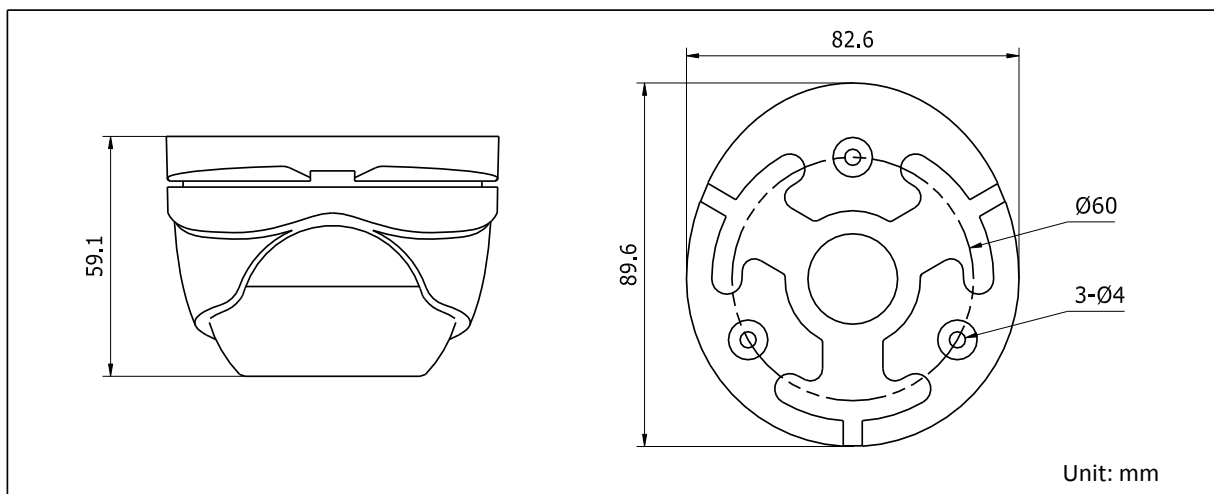

### Key Features

- 2 Megapixel high-performance CMOS
- Analog HD output, up to 1080P resolution
- True Day/Night, Smart IR
- Up to 20m IR distance
- IP66 weatherproof
- OSD menu
- Up the Coax(HIKVISION-C protocol)

## Specifications

<b>Camera</b>	
Image Sensor	2MP CMOS Image Sensor
Signal System	PAL/NTSC
Effective Pixels	1930(H)*1088(V)
Min. illumination	0.01 Lux @ (F1.2,AGC ON),0 Lux with IR
Shutter Time	1/25(1/30)s to 1/50,000s
Lens	3.6mm, 6mm optional
	Angle of View: 91.3°(3.6mm), 59.9°(6mm)
Lens Mount	M12
Day & Night	ICR
Angle Adjustment	Pan: 0 - 360°, Tilt: 0 - 75°, Rotation: 0 - 360°
Synchronization	Internal synchronization
Video Frame Rate	1080p@25fps/1080p@30fps
HD Video Output	1 Analog HD output
S/N Ratio	>62dB
<b>Menu</b>	
Camera ID	On/off (0-255)
AGC	Support
D/N Mode	Color/BW/Auto/EXT
White Balance	Auto/User/Push/8000K/6000K/4200K/3000K
Privacy Mask	On/Off, maximum 2 zones
Motion Detection	On/Off, maximum 4 zones
BLC	Support
Anti-flicker	On/Off
Language	English/Chinese
Functions	Digital noise reduction, Mirror
<b>General</b>	
Operating Conditions	-40 °C – 60 °C (-40 °F – 140 °F), Humidity 90% or less (non-condensing)
Power Supply	12 VDC ± 15%
Power Consumption	Max. 4W
Protection Level	IP66
IR Range	Up to 20m
Communication	Up the coax, Protocol: HIKVISION-C(TVI output)
Dimensions	Φ89.5 × 69.8 mm(Φ3.52" × 2.75")
Weight	340 g

## Dimensions