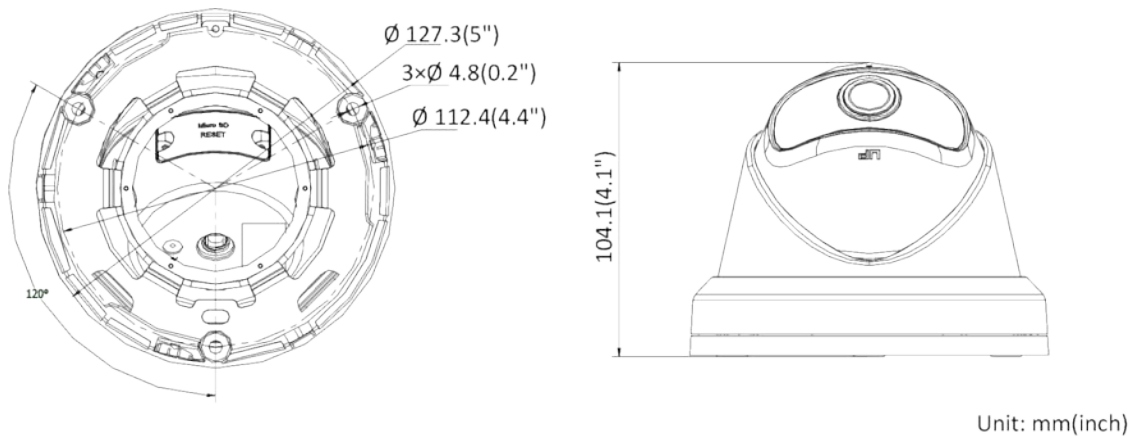

Safety	UL 60950-1, IEC 60950-1:2005 + Am 1:2009 + Am 2:2013, EN 60950-1:2005 + Am 1:2009 + Am 2:2013, IS 13252(Part 1):2010+A1:2013+A2:2015, IEC/EN 60950-1
Chemistry	2011/65/EU, 2012/19/EU, Regulation (EC) No 1907/2006

* Listed resolutions are only selectable options. It does not mean that all streams can work at their maximum resolution at the same time.

Available Model

DS-2CD2345GOP-I (1.68 mm)

Dimension

Accessory