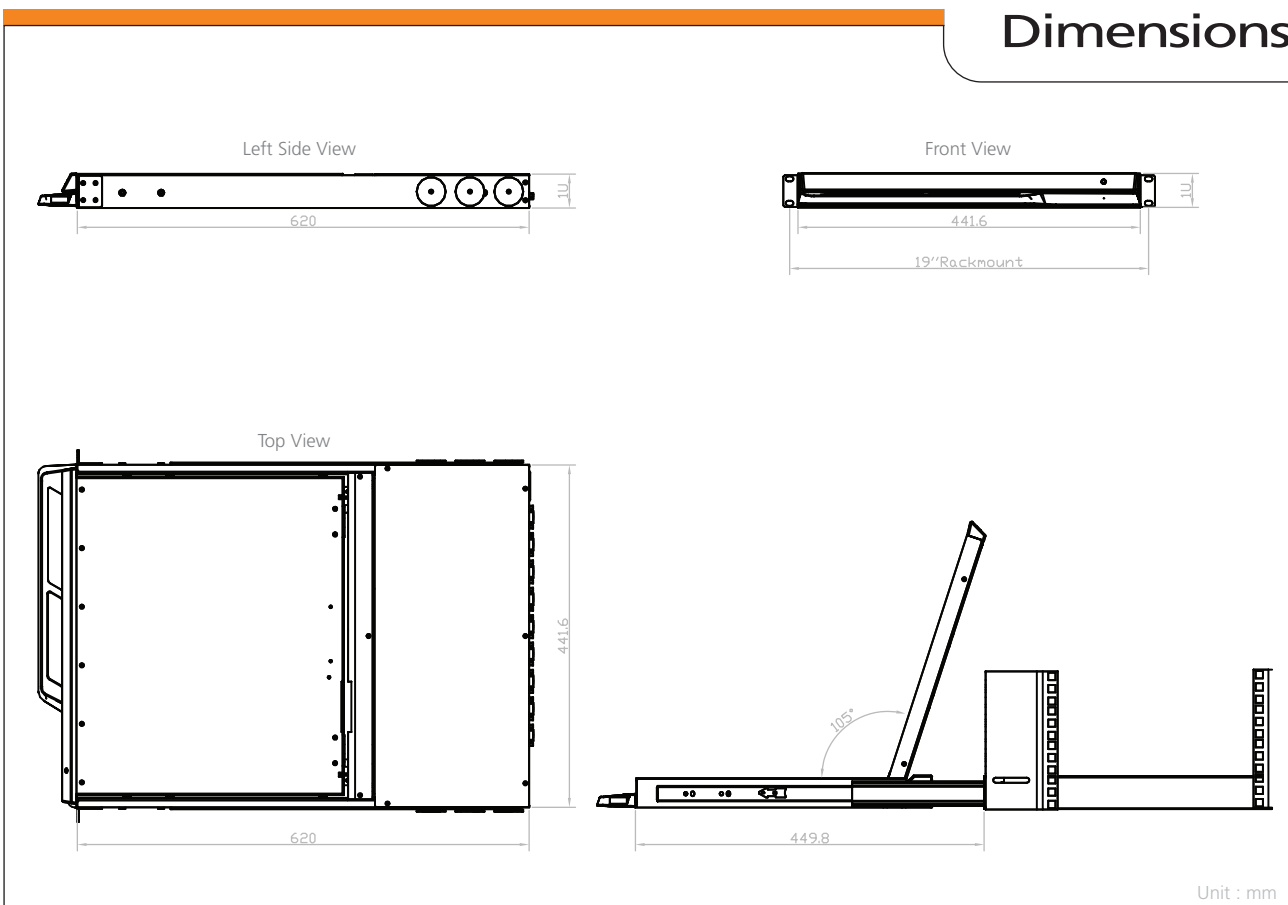

## Features

Key features:-

- 1U 19" LCD console drawer
- 104-key keyboard with touchpad or trackball
- New enhanced aesthetics with moulded front handle
- 2 post rack mounting available
- 8 or 16 port KVM
- Hot pluggable, no software or drivers required
- Easy & quick installation

## Dimensions

### Console

LCD Panel	Size (diagonal): 19" TFT Max resolution: 1280 x 1024 Brightness (cd/m <sup>2</sup> ): 250 Backlight: LED Colours: 16.7 M Contrast ratio (typ): 1000 : 1 Viewing angle (H/V): 170° x 160° Active area (mm): 376 x 301 MTBF (hrs): 30,000 Signal input: VGA	Regulatory	Safety: cUL, FCC & CE certified Environmental: RoHS2 & REACH compliant
Casing Colour	Black (RAL 9005)	Power	Input: Auto-sensing 100 to 240VAC, 50 / 60Hz Consumption: Max. 48 Watt, Standby 5 Watt
Weight	Net: 12.7kgs (27.9lbs) Gross: 17.3kgs (38.1lbs)	Environmental	Operating: 0 to 55°C Storage: -5 to 60°C Relative humidity: 5-90%, non-condensing Shock: 10G acceleration (11ms duration) Vibration: 5-500Hz 1G RMS random vibration
Dimensions (W x D x H)	Product: 441.6 x 500 x 44 mm (17.4 x 19.7 x 1.73 in) Packing: 590 x 808 x 140 mm (23.2 x 31.8 x 5.5 in)		