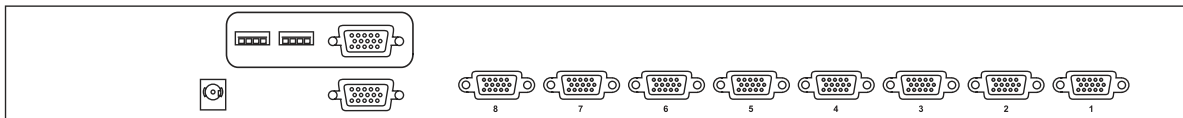

Rear ports

8 Port